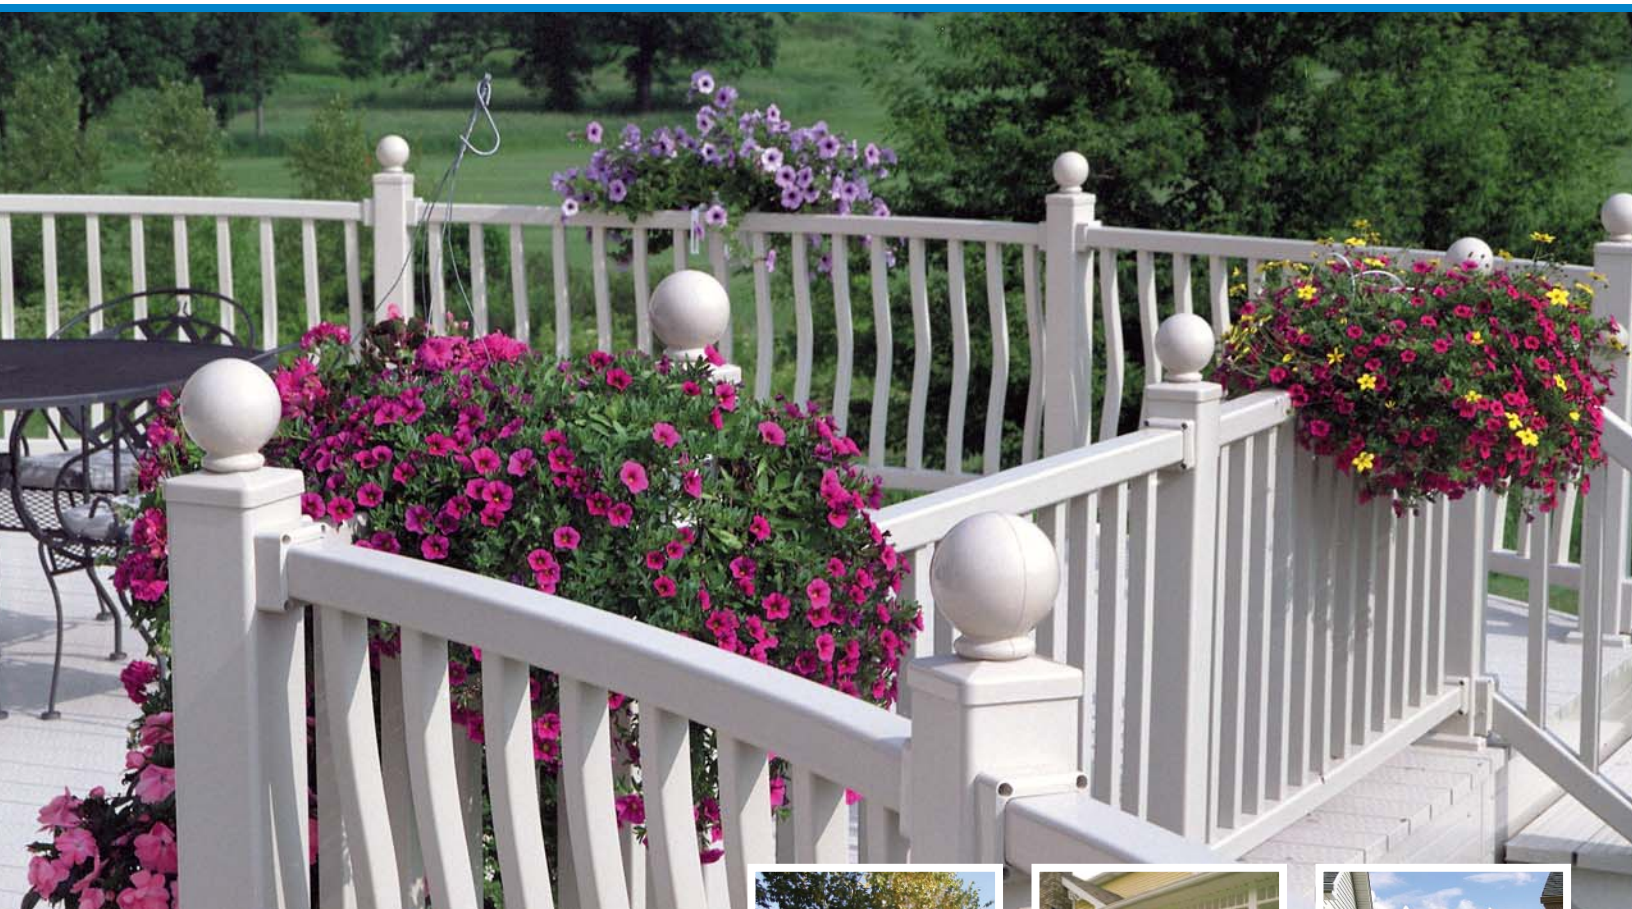

Custom Vinyl Railing

For Your Porch, Balcony, Deck or Stairs

Stylish and Maintenance Free

Custom Vinyl Railing

Custom vinyl railing from Mercury Excelum is the perfect solution to add maintenance-free railing to your porch, balcony, deck or exterior stairs. An array of styles is available to suit every taste and budget. Choose the color of your railing along with a variety of accent caps, decorative balusters, structural porch posts, post wraps and other accessories to complement any decor.

Tailor Made Just for You

Mercury railing is custom manufactured and pre-assembled to fit the specific dimensions of the space in which it is to be used. Why force-fit precut 6 or 8 foot sections when you can effortlessly install sections custom made for your use? Our customized railing system ensures proportional sections and even spacing of your posts and pickets without any special measuring required!